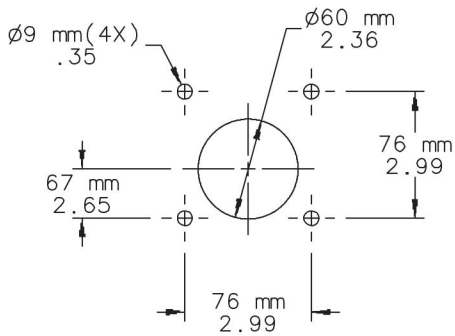

HOFFMAN

CS480

Wall Coupling
Wandkupplung
Mural orientable
Acoplador De la Pared

HOFFMAN

RSP Supply - 1-888-532-2706 - <https://www.RSPSupply.com>
See the product details here