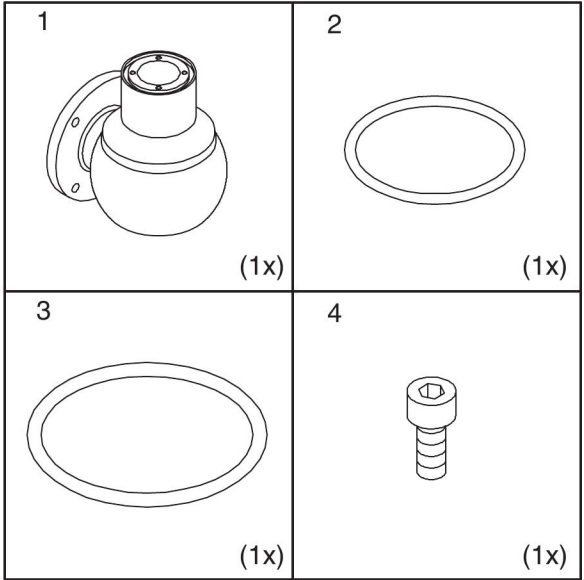

HOFFMAN

CS480

Wall Coupling
Wandkupplung
Mural orientable
Acoplador De la Pared

HOFFMAN

RSP Supply - 1-888-532-2706 - <https://www.RSPSupply.com>
See the product details here