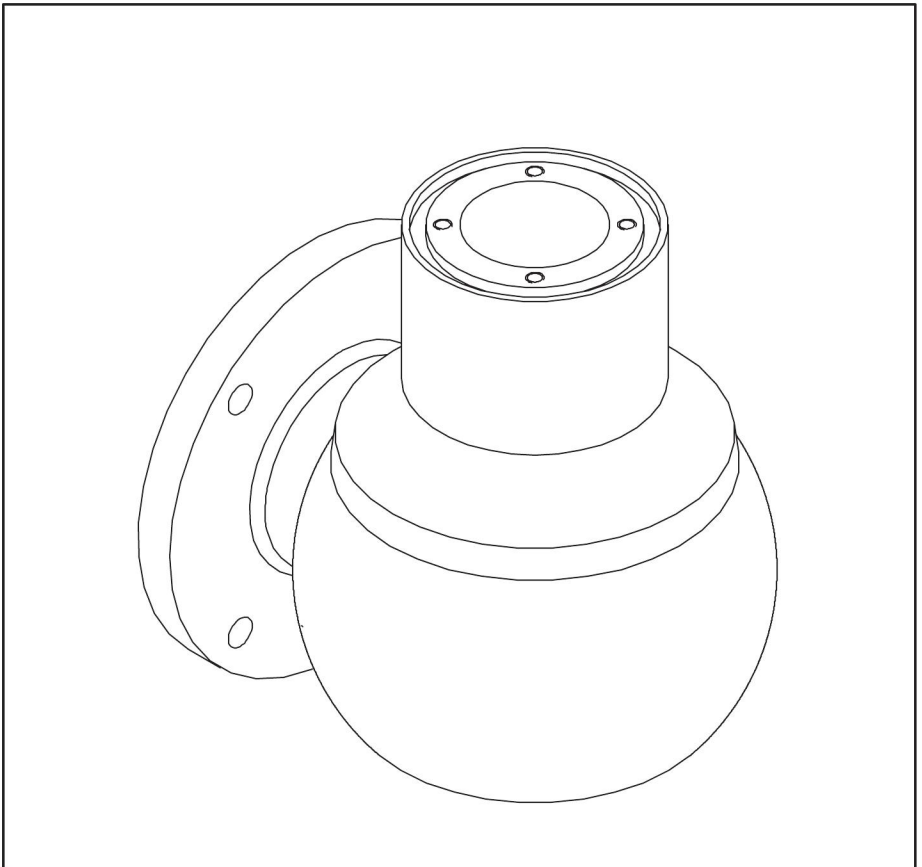

HOFFMAN

CS480

Wall Coupling
Wandkupplung
Mural orientable
Acoplador De la Pared

HOFFMAN

RSP Supply - 1-888-532-2706 - <https://www.RSPSupply.com>
See the product details here