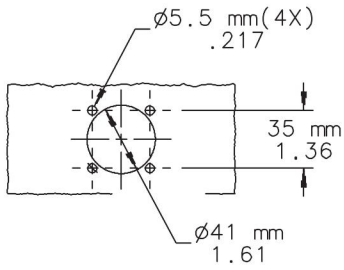

HOFFMAN

CS480

Wall Coupling
Wandkupplung
Mural orientable
Acoplador De la Pared

HOFFMAN

RSP Supply - 1-888-532-2706 - <https://www.RSPSupply.com>
See the product details here