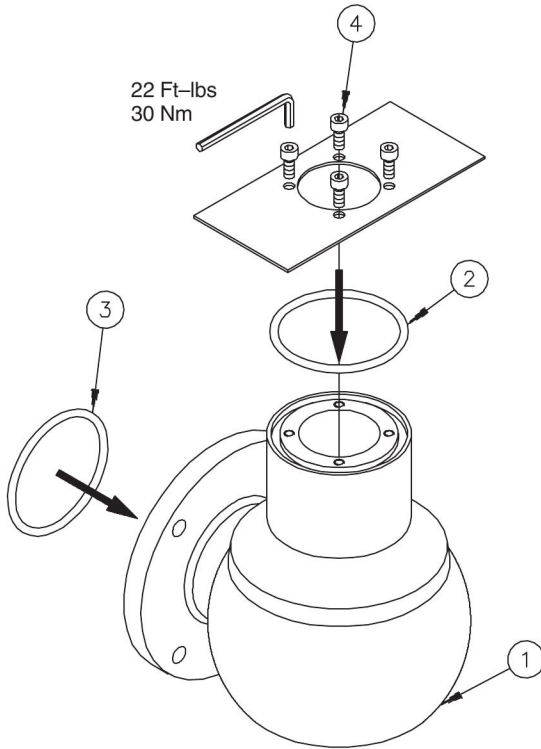

HOFFMAN

CS480

Wall Coupling
Wandkupplung
Mural orientable
Acoplador De la Pared

HOFFMAN

RSP Supply - 1-888-532-2706 - <https://www.RSPSupply.com>
See the product details here